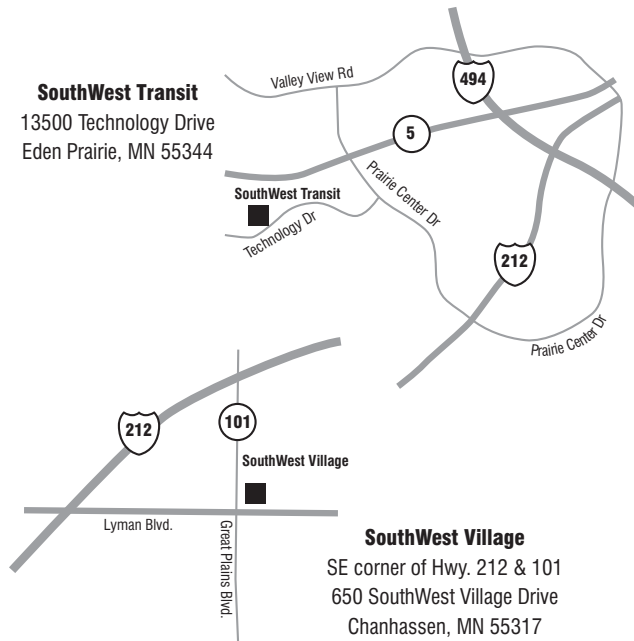

Ride SouthWest Transit to the State Fair

It's still a great bargain – a roundtrip ticket to the Minnesota State Fair on a SouthWest Transit Coach bus is just \$5. This year we've also added a family fare of \$20*

WEEKENDS AND LABOR DAY

On weekends and Labor Day we'll have two locations to hop on the bus to the Fair as we've added SouthWest Village in Chanhassen in addition to SouthWest Station in Eden Prairie.

WEEKDAYS

On weekdays, Wooddale Church in Eden Prairie will be the location to park and ride a SouthWest Transit bus to the Fair.

For additional information contact us at 952-949-2BUS (2287) or online at swtransit.org.

*The family fare is valid for a family of up to five people including at least one adult but no more than two adults over the age of 21

SOUTHWEST TRANSIT

swtransit.org or 952-949-2BUS (2287)