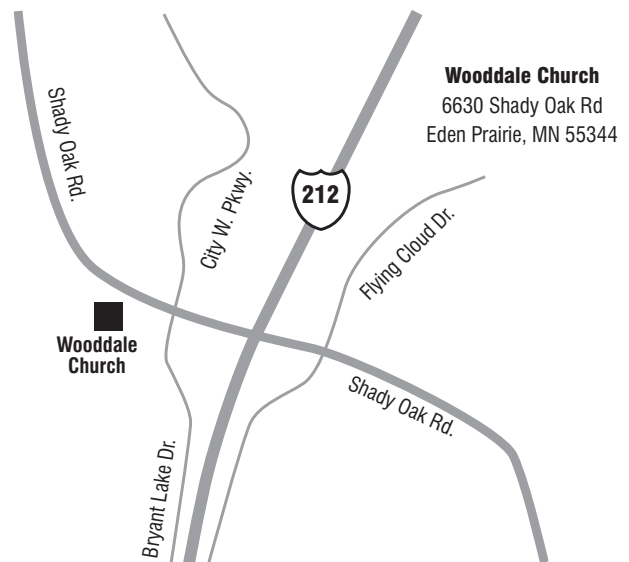

Ride SouthWest Transit to the State Fair

It's still a great bargain – a roundtrip ticket to the Minnesota State Fair on a SouthWest Transit Coach bus is just \$5. This year we've also added a family fare of \$20*

WEEKENDS AND LABOR DAY

On weekends and Labor Day we'll have two locations to hop on the bus to the Fair as we've added SouthWest Village in Chanhassen in addition to SouthWest Station in Eden Prairie.

WEEKDAYS

On weekdays, Wooddale Church in Eden Prairie will be the location to park and ride a SouthWest Transit bus to the Fair.

For additional information contact us at 952-949-2BUS (2287) or online at swtransit.org.