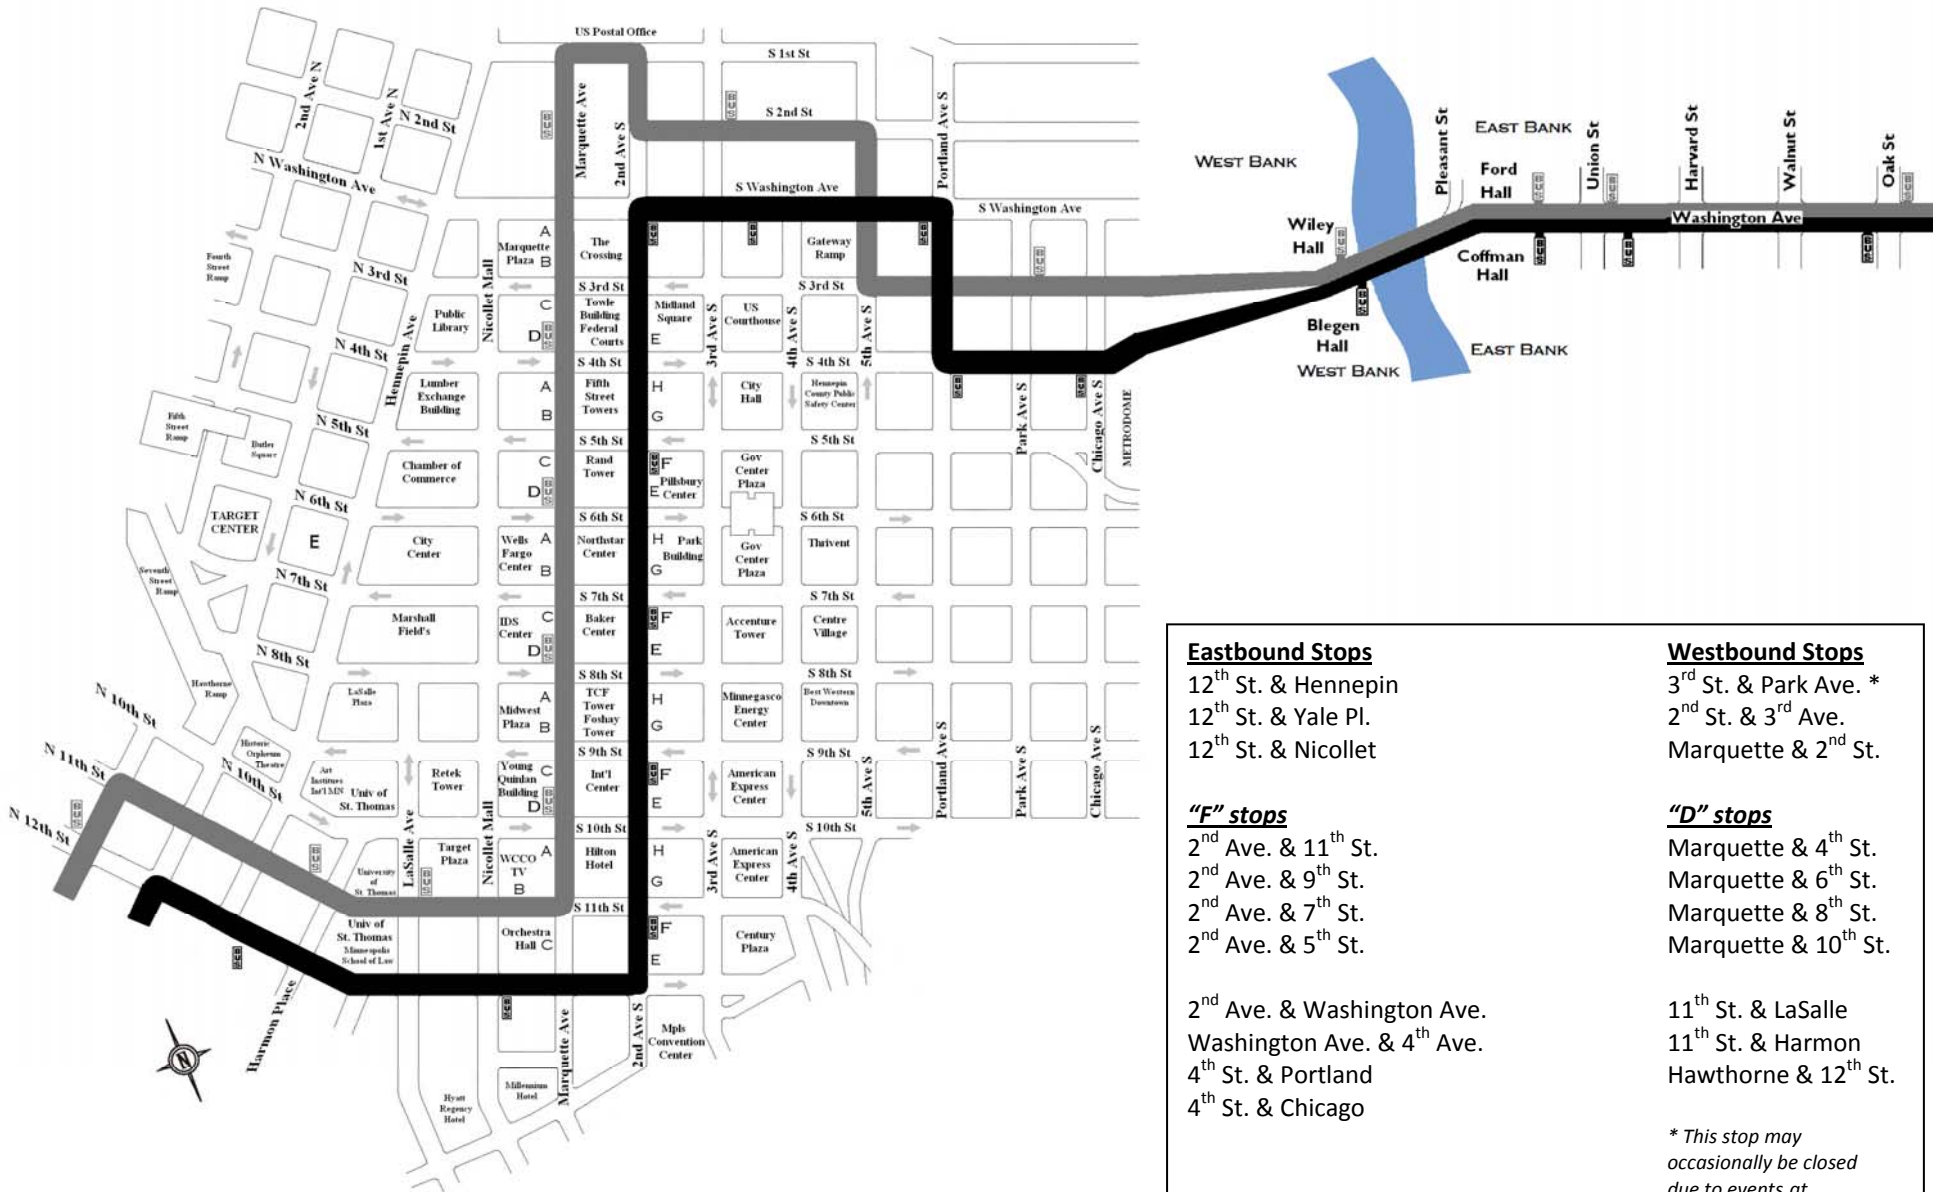

Downtown and the U of M Routes

12-14-09

- | | |
|---|---|
| <p>Eastbound Stops</p> <ul style="list-style-type: none"> 12th St. & Hennepin 12th St. & Yale Pl. 12th St. & Nicollet <p>"F" stops</p> <ul style="list-style-type: none"> 2nd Ave. & 11th St. 2nd Ave. & 9th St. 2nd Ave. & 7th St. 2nd Ave. & 5th St. <p>2nd Ave. & Washington Ave.</p> <p>Washington Ave. & 4th Ave.</p> <p>4th St. & Portland</p> <p>4th St. & Chicago</p> | <p>Westbound Stops</p> <ul style="list-style-type: none"> 3rd St. & Park Ave. * 2nd St. & 3rd Ave. Marquette & 2nd St. <p>"D" stops</p> <ul style="list-style-type: none"> Marquette & 4th St. Marquette & 6th St. Marquette & 8th St. Marquette & 10th St. <p>11th St. & LaSalle</p> <p>11th St. & Harmon</p> <p>Hawthorne & 12th St.</p> <p><i>* This stop may occasionally be closed due to events at the Metrodome.</i></p> |
|---|---|