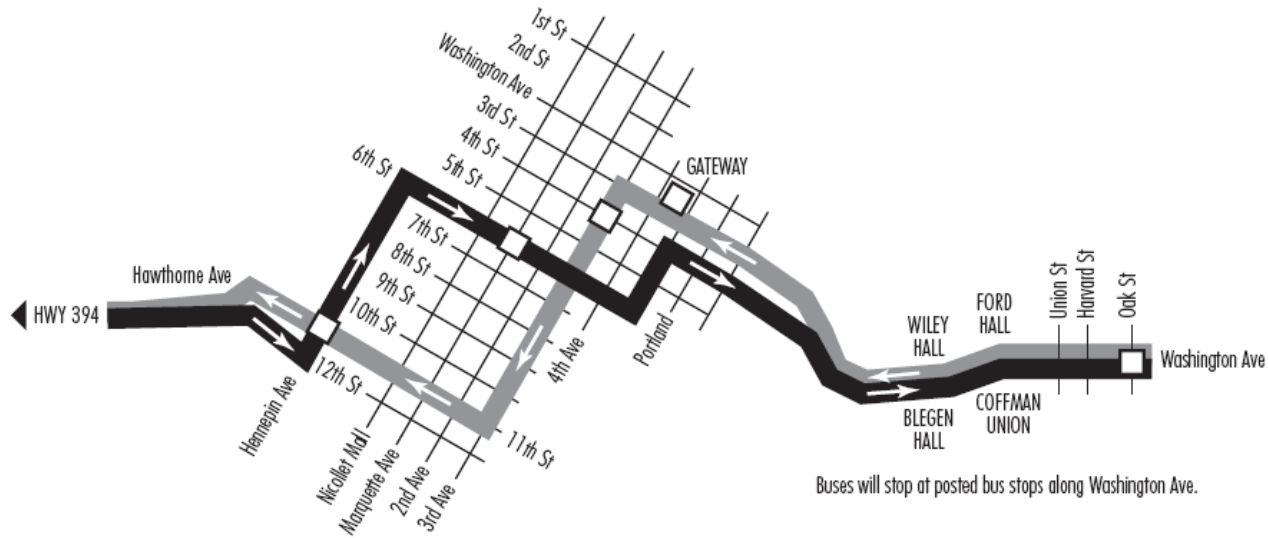

SOUTHWEST TRANSIT DOWNTOWN MPLS. MAP EFFECTIVE 2/2/09 FOR ALL EXPRESS ROUTES EXCEPT ROUTE 684 *

EASTBOUND STOPS

- Hennepin & 11th St.
- Hennepin & 9th St.
- Hennepin & 8th St.
- Hennepin & 7th St.
- 6th St. & Marquette Ave.
- 6th St. & 2nd Ave.
- 5th Ave. & 5th St. (light rail)
- 5th Ave. & 4th St.
- 4th St. & Portland
- 4th St. & Chicago Ave. (light rail)

WESTBOUND STOPS

- 3rd Ave. & 4th St.
- 3rd Ave. & 6th St.
- 3rd Ave. & 8th St.
- 3rd Ave. & 10th St.
- 3rd Ave. & 11th St.
- 11th St. & Marquette Ave.
- 11th St. & LaSalle
- 11th St. Harmon
- 11th & Hennepin
- Hawthorne & 12th St.

*** ROUTE 684**

EASTBOUND – STOPS ALONG 5TH AVE.
35^W & LAKE ST. TO
5TH AVE. TO
GATEWAY

WESTBOUND – STOPS ALONG 3RD AVE.
GATEWAY TO
3RD AVE. TO
35^W & LAKE ST.